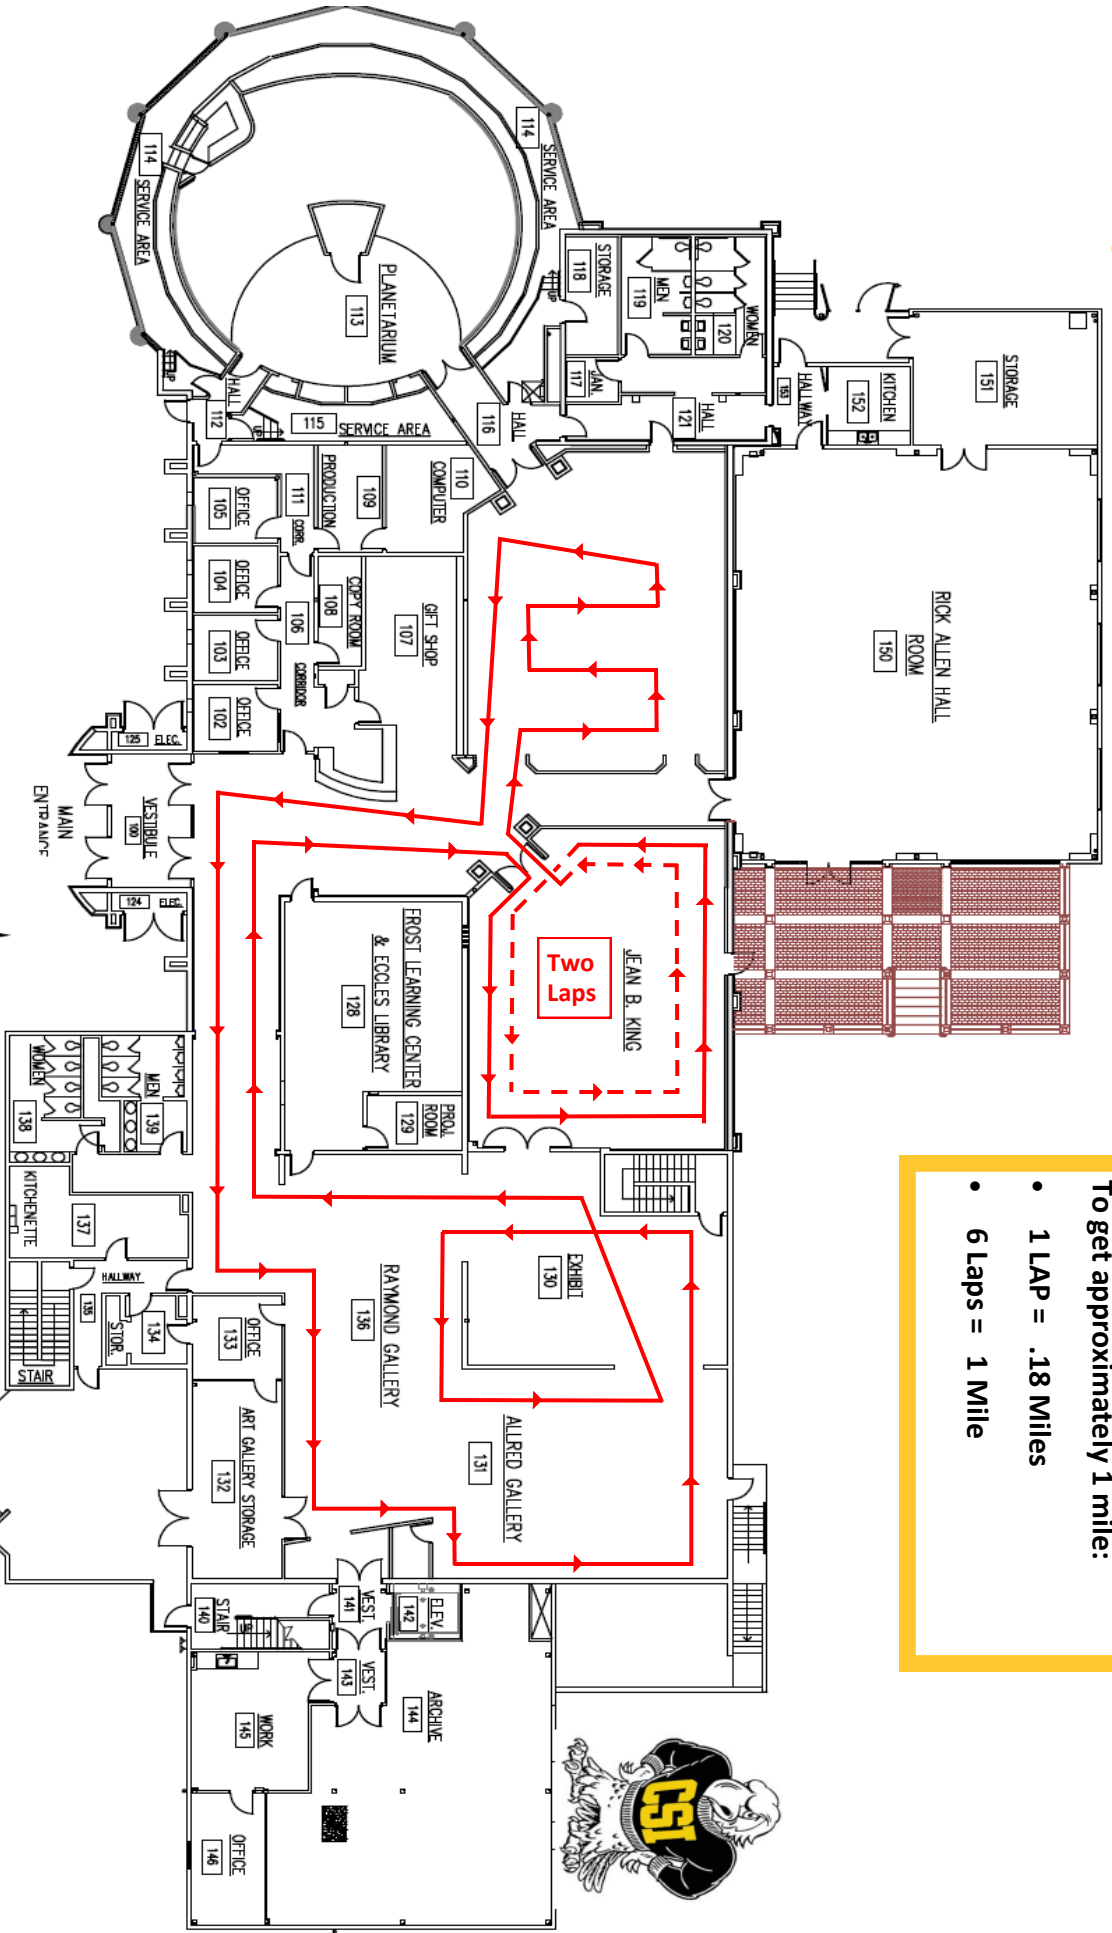

# GET MOOVIN'

**HOW TO GET YOUR MILE:**

To get approximately 1 mile:

- 1 LAP = .18 Miles
- 6 Laps = 1 Mile

# HERRETT CENTER